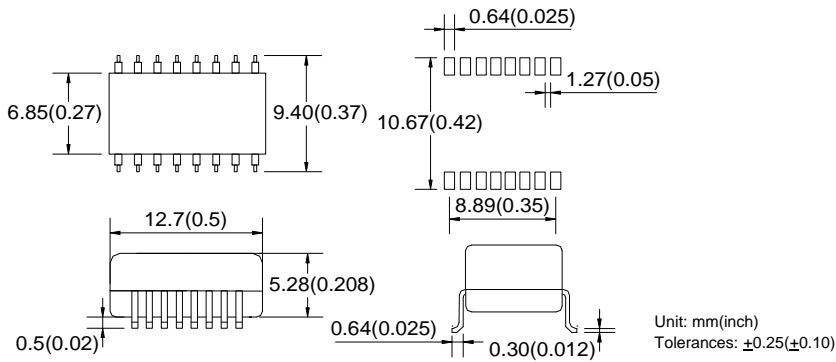

THROUGH HOLE COMMON MODE CHOKES Suited for LAN and Telecom Applications

Mechanical

Schematic

TCM027

TCM027

TCM028

TCM028

TCM029