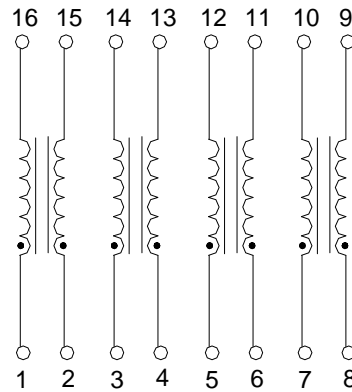

THROUGH HOLE COMMON MODE CHOKES Suited for LAN and Telecom Applications

Mechanical

Schematic

TCM027

TCM027

TCM028

TCM028

TCM029