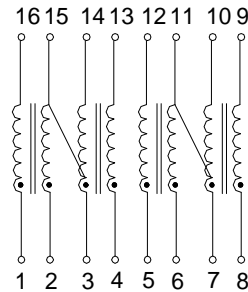

THROUGH HOLE COMMON MODE CHOKES Suited for LAN and Telecom Applications

Mechanical

Schematic

TCM027

TCM027

TCM028

TCM028

TCM029