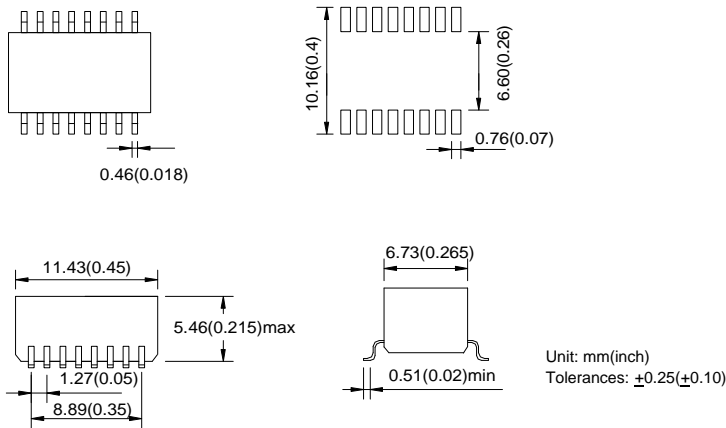

THROUGH HOLE COMMON MODE CHOKES Suited for LAN and Telecom Applications

Mechanical

Schematic

TCM027

TCM027

TCM028

TCM028

TCM029